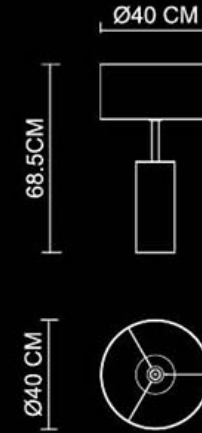

Solid

Solid
Round Big Table Lamp
4698
E27 1x60W
Stainless Steel Polished
☐