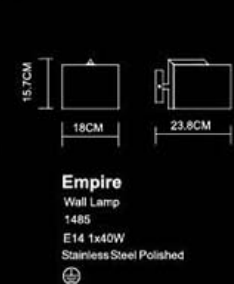

Swing
Table Lamp
4181
E27 1x60W
Stainless Steel Polished

Swing
Floor Lamp
5182
E27 1x60W
Stainless Steel Polished

Swing
Wall Lamp
1186
E14 1x40W
Stainless Steel Polished

Empire

Empire

Quadrate

Quadrate
Large Floor Lamp
4676
E27 1x60W
Stainless Steel Polished