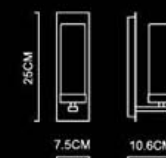

Common

Common
360 Wall Lamp
1535
2G11 1x24W
Stainless Steel Polished
+Opal Glass
IP44

Warrior

Warrior
Glass Wall Lamp
1446
G9 1x20W
Stainless Steel Polished
+Opal Glass
IP44

Neoclassic
Wall Lamp
1362
G9 1x20W
Stainless Steel Polished
+Opal Glass
IP44

Power
Wall Lamp
1236
E14 1x40W
Stainless Steel Polished
+Opal Glass
IP44

Neoclassic

Power