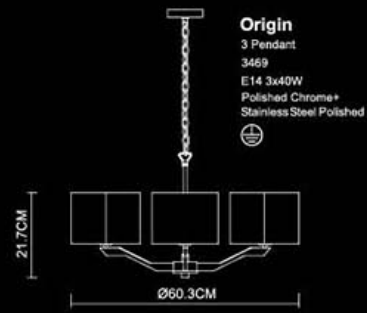

Twinset
495 Pendant
3656
E27 1x60W
Stainless Steel Polished

Twinset
Wall Lamp
1653
E271x40W
Stainless Steel Polished

Origin
Table Lamp
4467
E27 1x60W
Stainless Steel Polished

Origin

Origin

Origin
5 Pendant
3470
E14 5x40W
Polished Chrome+
Stainless Steel Polished