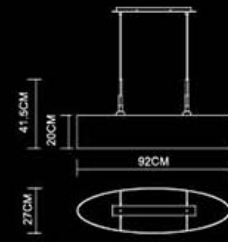

Delta
1 Pendant
3093
E27 1x60W
Polished Chrome+
Stainless Steel Polished

Delta
Table Lamp
4069
E27 1x60W
Stainless Steel Polished

Tendency

Tendency
Table Lamp
4497
E27 1x60W
Stainless Steel Polished

Tendency
3 Pendant
3499
E14 3x40W
Polished Chrome+
Stainless Steel Polished