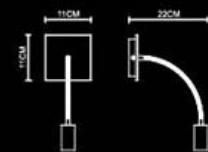

Simple
Square Recessed Wall Lamp
1389
LED 1x3W
Polished Chrome+
Stainless Steel Polished

Simple
Square Wall Lamp
1388
LED 1x3W
Polished Chrome+
Stainless Steel Polished