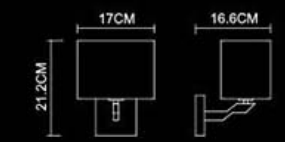

Origin

Origin
5 Pendant
3470
E14 5x40W
Polished Chrome+
Stainless Steel Polished

Origin
3 Pendant
3469
E14 3x40W
Polished Chrome+
Stainless Steel Polished

Origin
Twin Wall Lamp
1473
E14 2x40W
Stainless Steel Polished

Origin
Twin Wall Lamp+USB
1558
E14 2x40W + OUTPUT: 5V ~ 1A
Stainless Steel Polished

Origin
Floor Lamp
5468
E27 1x60W
Stainless Steel Polished

Origin

Origin
Wall Lamp
1471
E14 1x40W
Stainless Steel Polished

Origin-LED
Wall Lamp
1472
E14 1x40W+1x1W LED
Polished Chrome+
Stainless Steel Polished

Origin-LED
Wall Lamp+USB
1597
E14 1x40W+1x1W LED
+OUTPUT: 5V ~ 1A
Polished Chrome+
Stainless Steel Polished