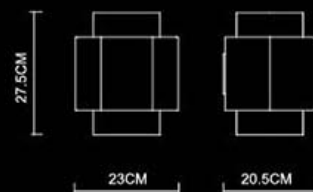

Twinset
Wall Lamp
1653
E271x40W
Stainless Steel Polished