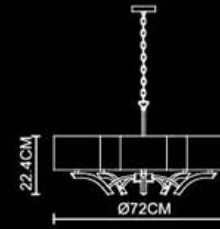

Windsor

Windsor
5 Pendant
3425
E14 5x40W
Polished Chrome+
Stainless Steel Polished