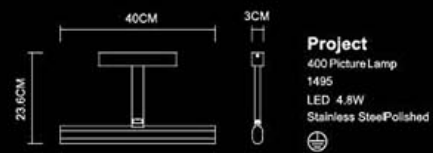

Project
400 Picture Lamp
1495
LED 4.8W
Stainless Steel Polished