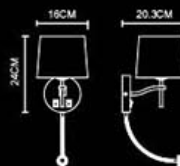

Grace-LED
Wall Lamp
1449
E14 1x40W+LED 1x1W
Polished Chrome+
Stainless Steel Polished