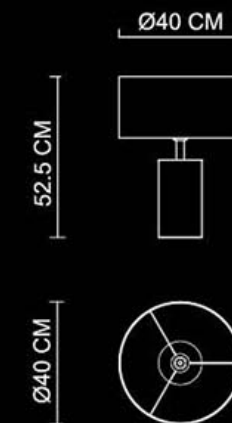

Solid
Round Small Table Lamp
4697
E27 1x60W
Stainless Steel Polished
☐