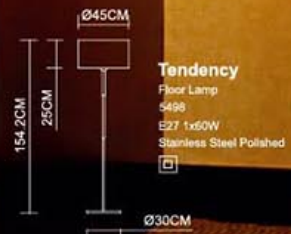

Tendency

Tendency

Tendency
Floor Lamp
5496
E27 1x60W
Stainless Steel Polished

Tendency
Length Wall Lamp
1589
E14 1x40W+1x3W LED
Polished Chrome+
Stainless Steel Polished

Tendency
Wall Lamp
1501
E14 1x40W
Stainless Steel Polished