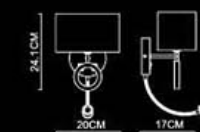

Delta-LED
1192
Wall Lamp
1192
E14 1x40W+1x1W LED
Polished Chrome+
Stainless Steel Polished