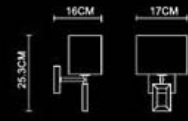

Quadrate

Quadrate
Wall Lamp
1075
E14 1x40W
Stainless Steel Polished