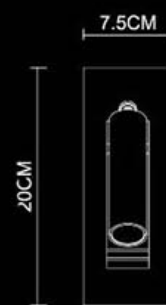

5.7CMx20CM Hole On The Wall

Dida
Round Recessed Wall Lamp+MDC Switch
1669
LED 1x3W
Polished Chrome+
Stainless Steel Polished

5.7CMx16CM Hole On The Wall

Dida
Round Recessed Wall Lamp
1666
LED 1x3W
Polished Chrome+
Stainless Steel Polished