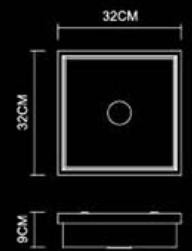

Box
Square Ceiling
3634
LED 1x14W LED
White

Box

Box
Round 3 Semi Flush
3631
LED 3x8W LED
Stainless Steel Polished

Box
Round Ceiling
3632
LED 1x14W LED
White

Samite

Samite
Ceiling
3533
E27 ESL 3x12W
Stainless Steel Polished