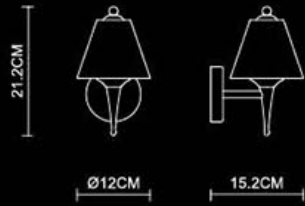

Torch

Torch
Wall Lamp
1116
G9 1x20W
Polished Chrome
+Opal Glass
⊕ IP44

Maze
Glass Wall Lamp
1266
G9 1x20W
Stainless Steel Polished
+Opal Glass
⊕ IP44

Waltz
Wall Lamp
1148
G9 1x20W
Stainless Steel Polished
+Opal Glass
⊕ IP44

Manor
Wall Lamp
1102
G9 1x20W
Polished Chrome+
Stainless Steel Polished
+Opal Glass
⊕ IP44

Maze

Olympic

Olympic
Wall Lamp
1147
G9 1x20W
Stainless Steel Polished
⊕ IP44

Waltz

Manor