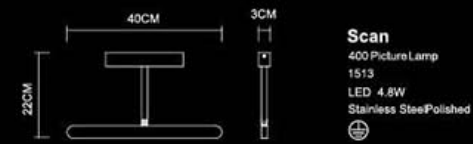

Impress
400 Square Picture Lamp
1444
LED 4.8W
Stainless Steel Polished

Impress
600 Square Picture Lamp
1445
LED 6W
Stainless Steel Polished

Project

Project
600 Picture Lamp
1496
LED 6W
Stainless Steel Polished