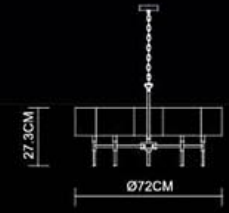

Tendency
5 Pendant
3500
E14 5x40W
Polished Chrome+
Stainless Steel Polished