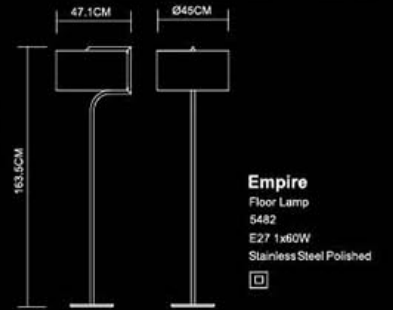

Swing
Table Lamp
4181
E27 1x60W
Stainless Steel Polished

Swing
Floor Lamp
5182
E27 1x60W
Stainless Steel Polished

Swing
Wall Lamp
1186
E14 1x40W
Stainless Steel Polished

Empire

Empire

Quadrate

Quadrate
Large Floor Lamp
4676
E27 1x60W
Stainless Steel Polished