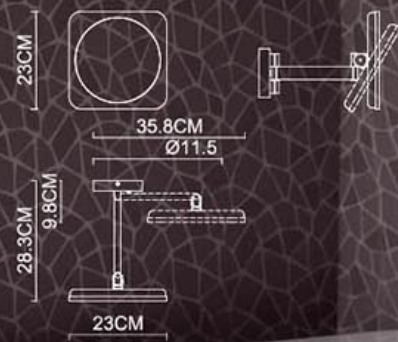

Shimmer
Round Plaster Wall Lamp
1387
LED 1x3W
White

Beauty

Beauty
 Long Round Mirror Lighting
 1703
 LED 6W
 x 3 Magnification
 Stainless Steel Polished
 IP44

Beauty

Beauty
 Short Round Mirror Lighting
 1702
 LED 6W
 x 3 Magnification
 Stainless Steel Polished
 IP44