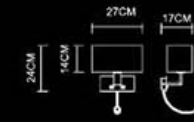

Flat
2 Bar Pendant
3253
E27 2x40W
Polished Chrome+
Stainless Steel Polished

Flat
3 Bar Pendant
3254
E27 3x40W
Polished Chrome+
Stainless Steel Polished

Flat

Flat
4 Pendant
3250
E27 4x40W
Polished Chrome+
Stainless Steel Polished