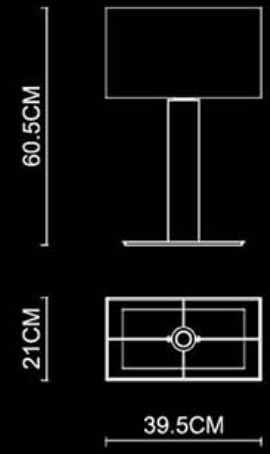

Flat
Forgiving Table Lamp
4689
E27 1x60W
Stainless Steel Polished