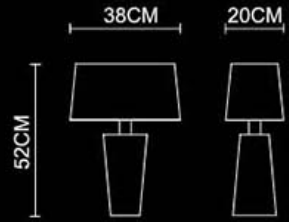

Solid

Solid
Symmetry Small Table Lamp
4691
E27 1x60W
Stainless Steel Polished
☐