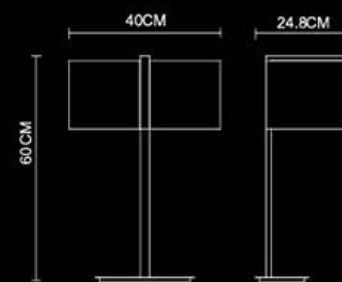

Accord
Table Lamp
4439
E27 1x60W
Stainless Steel Polished