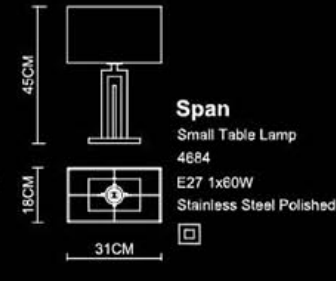

Span
Table Lamp
4160
E27 1x60W
Stainless Steel Polished

Span
Small Table Lamp
4684
E27 1x60W
Stainless Steel Polished