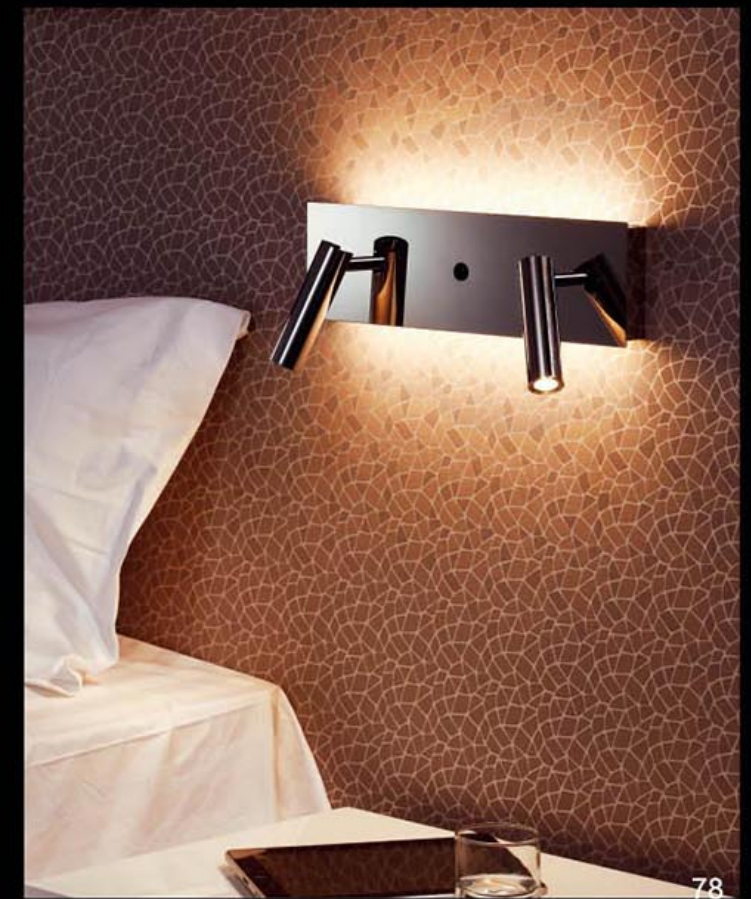

Welcome
Narrow Wall Lamp
1714
E27 1x40W
Stainless Steel Polished

Honor

Honor
Wide Wall Lamp
1705
E27 1x40W
Stainless Steel Polished

Welcome
Wide Wall Lamp
1713
E14 1x40W
Stainless Steel Polished

Honor

Firefly

Firefly

Dida

Firefly
Single 2 Wall Lamp
1718
LED 10.8W
Polished Chrome+
Stainless Steel Polished

Dida
Square Big Wall Lamp+USB
1591
LED 1x3W LED+OUTPUT: 5V \approx 1A
Polished Chrome+
Stainless Steel Polished