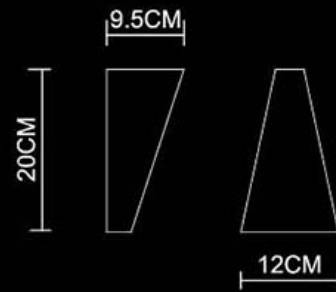

Angle
Wall Lamp
1719
LED 2x3W LED
White/Black