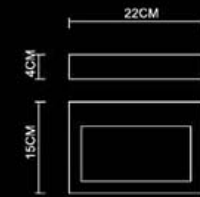

Candy

Arc

Golf

Gallery

Gallery
Round Plaster Wall Lamp
1288
LED 2x3W
White

Gallery
Square Plaster Wall Lamp
1287
LED 2x3W
White

Shimmer

Shimmer
Plaster Wall Lamp
1294
LED 1x3W
White