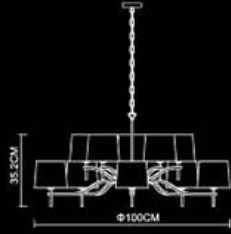

Grace

Grace
10 Pendant
3340
E14 10x40W
Polished Chrome+
Stainless Steel Polished