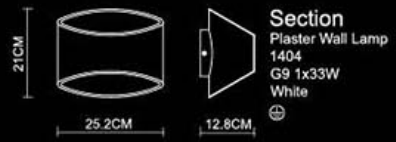

Section

Aladdin

Arch

Quarter