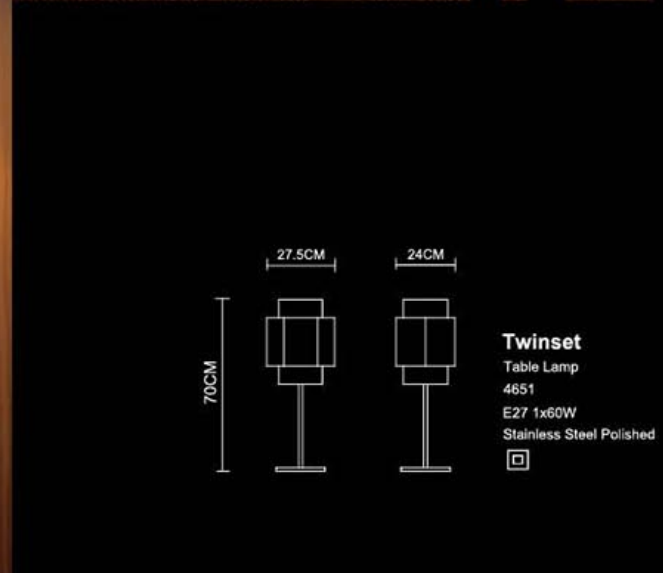

Twinset
Table Lamp
4651
E27 1x60W
Stainless Steel Polished