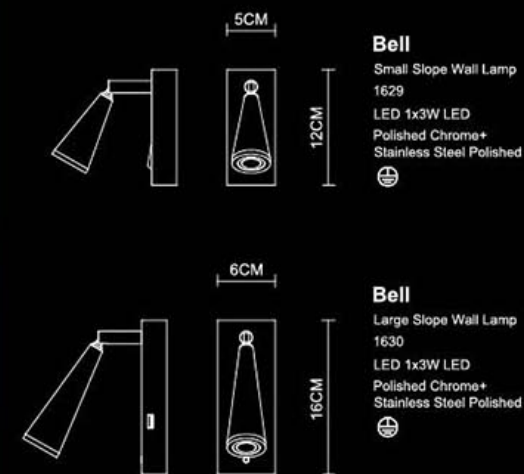

Bell
Large Slope Wall Lamp
1630
LED 1x3W LED
Polished Chrome+
Stainless Steel Polished

Bell
Small Slope Wall Lamp
1629
LED 1x3W LED
Polished Chrome+
Stainless Steel Polished