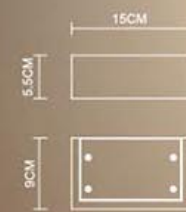

Glow
150 Plaster Wall Lamp
1406
G9 1x20W
White