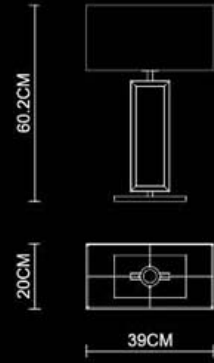

Swing
Table Lamp
4181
E27 1x60W
Stainless Steel Polished

Swing
Floor Lamp
5182
E27 1x60W
Stainless Steel Polished

Swing
Wall Lamp
1186
E14 1x40W
Stainless Steel Polished

Empire

Empire

Quadrate

Quadrate
Large Floor Lamp
4676
E27 1x60W
Stainless Steel Polished