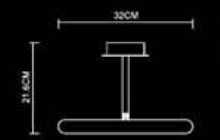

Image

Image
Picture Lamp
1512
LED 1x3W
Stainless Steel Polished

Image
400 Picture Lamp
1510
LED 4.8W
Stainless Steel Polished

Image
600 Picture Lamp
1511
LED 6W
Stainless Steel Polished

Impress
Picture Lamp
1374
LED 3x1W
Stainless Steel Polished