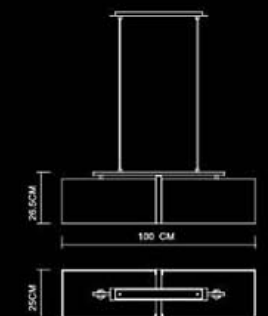

Accord
3 Bar Pendant
3466
E27 3x40W
Stainless Steel Polished