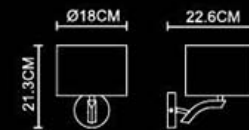

Windsor
Wall Lamp
1420
E14 1x40W
Stainless Steel Polished