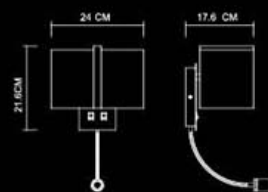

Accord-LED
Wall Lamp
1464
E14 1x40W+1x1W LED
Stainless Steel Polished