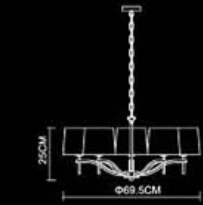

Grace
5 Pendant
3339
E14 5x40W
Polished Chrome
Stainless Steel Polished