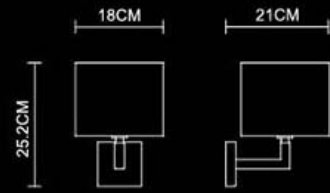

Spruce
Floor Lamp
5638
E27 1x60W
Stainless Steel Polished

Spruce

Spruce
Wall Lamp
1639
E14 1x40W
Stainless Steel Polished

Twinset

Design by
Neil McLachlan
New Zealand

Twinset
Floor Lamp
5652
E27 1x60W
Stainless Steel Polished