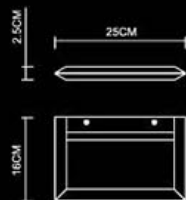

Mercury
Wall Lamp
1384
LED 1x3W
Stainless Steel Polished