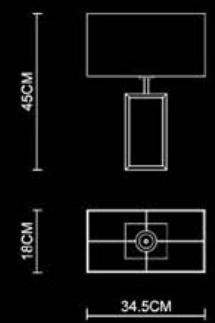

Frame
Oblong Small Table Lamp
4671
E27 1x60W
Stainless Steel Polished