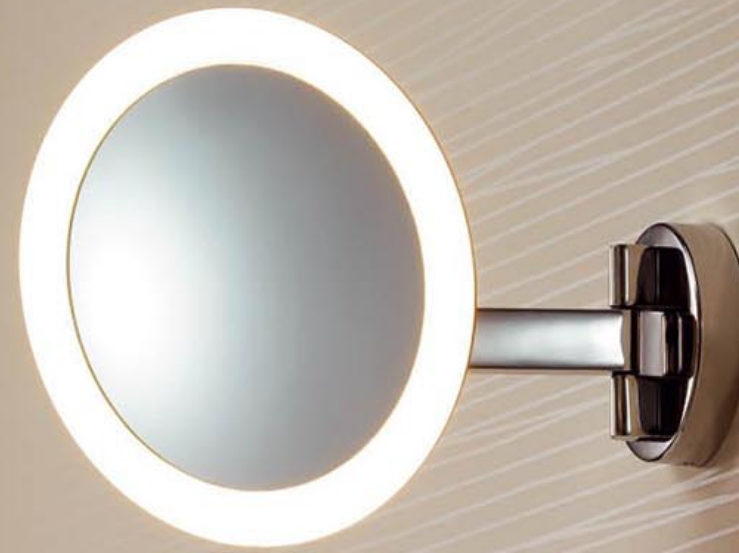

Shimmer
Round Plaster Wall Lamp
1387
LED 1x3W
White

Beauty

Beauty
 Long Round Mirror Lighting
 1703
 LED 6W
 x 3 Magnification
 Stainless Steel Polished
 IP44

Beauty

Beauty
 Short Round Mirror Lighting
 1702
 LED 6W
 x 3 Magnification
 Stainless Steel Polished
 IP44