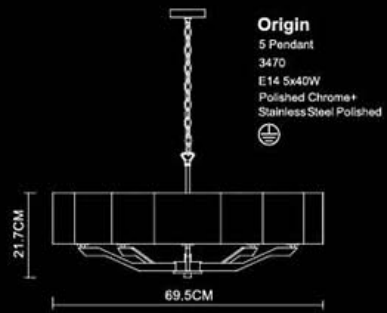

Origin

Origin
5 Pendant
3470
E14 5x40W
Polished Chrome+
Stainless Steel Polished