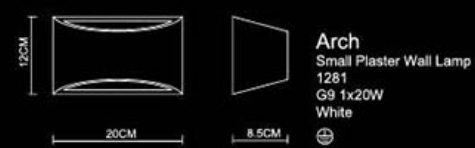

Horn

Aurora

Concept

Section

Aladdin

Arch

Quarter

Bowl