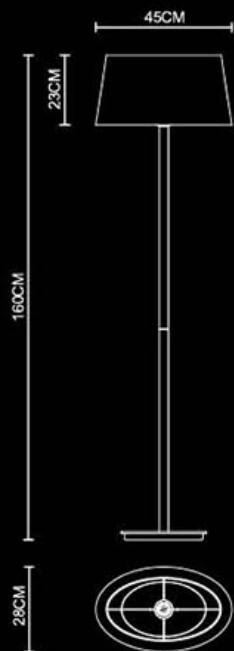

5456+6041

Level
Oval Floor Lamp Base
5456
E27 1x60W
Stainless Steel Polished