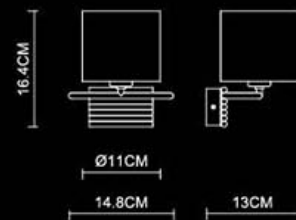

Olympic

Olympic
Wall Lamp
1147
G9 1x20W
Stainless Steel Polished
⊕ IP44