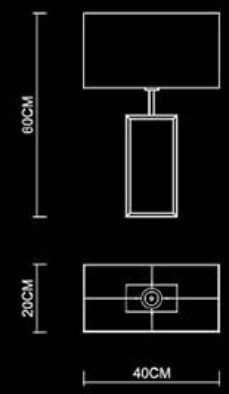

Frame

Frame
Oblong Big Table Lamp
4686
E27 1x60W
Stainless Steel Polished