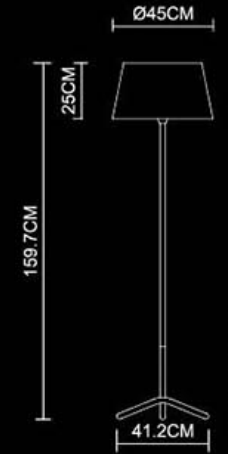

Tripod
Floor Lamp
5319+6025
E27 1x60W
Stainless Steel Polished