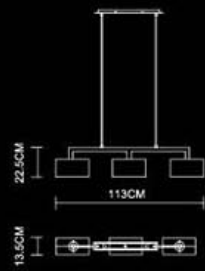

Flat
2 Bar Pendant
3253
E27 2x40W
Polished Chrome+
Stainless Steel Polished

Flat
3 Bar Pendant
3254
E27 3x40W
Polished Chrome+
Stainless Steel Polished

Flat

Flat
4 Pendant
3250
E27 4x40W
Polished Chrome+
Stainless Steel Polished