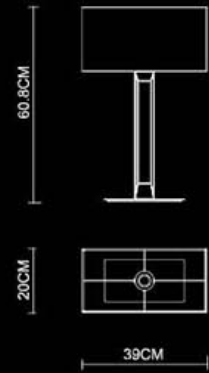

Slim

Slim
High Table Lamp
4674
E27 1x60W
Stainless Steel Polished