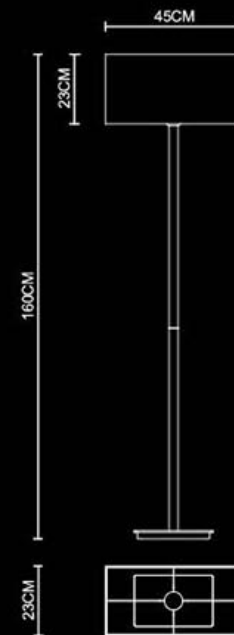

5455+6033

Level
Rectangular Floor Lamp Base
5455
E27 1x60W
Stainless Steel Polished

Level