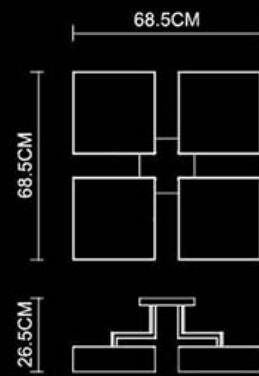

Scan
400 Picture Lamp
1513
LED 4.8W
Stainless Steel Polished

Scan

Project
400 Picture Lamp
1495
LED 4.8W
Stainless Steel Polished

Scan
600 Picture Lamp
1514
LED 6W
Stainless Steel Polished

Box

Box
Square 4 Semi Flush
3633
LED 4x8W LED
Stainless Steel Polished