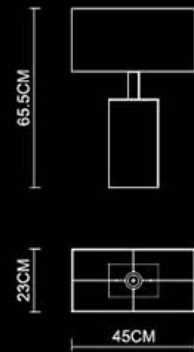

Solid

Solid
Oblong Big Table Lamp
4694
E27 1x60W
Stainless Steel Polished