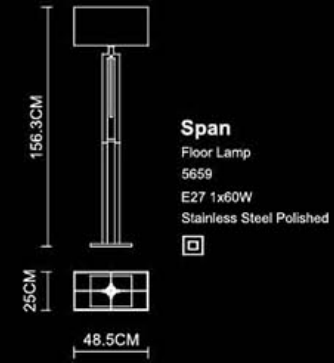

Span

Span
Floor Lamp
5659
E27 1x60W
Stainless Steel Polished