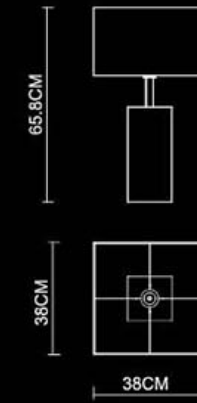

Solid

Solid
Square Big Table Lamp
4696
E27 1x60W
Stainless Steel Polished