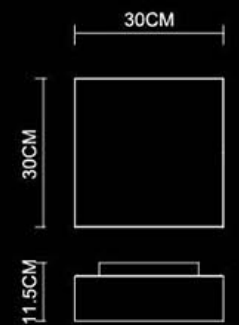

Scan
400 Picture Lamp
1513
LED 4.8W
Stainless Steel Polished

Scan

Project
400 Picture Lamp
1495
LED 4.8W
Stainless Steel Polished

Scan
600 Picture Lamp
1514
LED 6W
Stainless Steel Polished

Box

Box
Square 4 Semi Flush
3633
LED 4x8W LED
Stainless Steel Polished