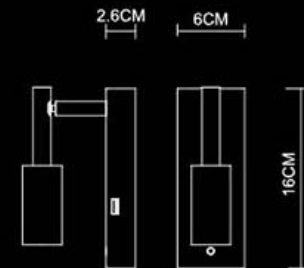

Whistle
Vertical Wall Lamp
1621
LED 1x3W LED
Polished Chrome+
Stainless Steel Polished