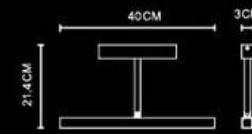

Image

Image
Picture Lamp
1512
LED 1x3W
Stainless Steel Polished

Image
400 Picture Lamp
1510
LED 4.8W
Stainless Steel Polished

Image
600 Picture Lamp
1511
LED 6W
Stainless Steel Polished

Impress
Picture Lamp
1374
LED 3x1W
Stainless Steel Polished