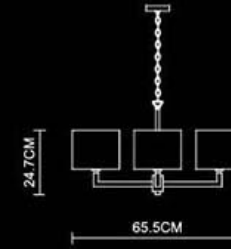

BATHROOM LIGHTING

FINISH

Spruce
Oblong Table Lamp
4678
E27 1x60W
Stainless Steel Polished

Spruce
4 Pendant
3641
E14 4x40W
Polished Chrome +
Stainless Steel Polished

Spruce

Spruce
Table Lamp
4637
E27 1x60W
Stainless Steel Polished