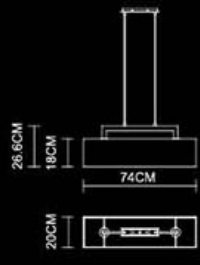

Flat

Flat
2 Bar Pendant With Big Shade
3546
E27 2x40W
Polished Chrome+
Stainless Steel Polished