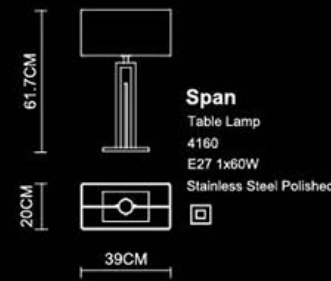

Span
Table Lamp
4160
E27 1x60W
Stainless Steel Polished