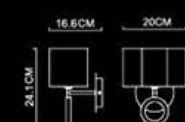

Origin-LED
Wall Lamp+USB
1597
E14 1x40W+1x1W LED
+OUTPUT: 5V ~ 1A
Polished Chrome+
Stainless Steel Polished

Delta
4 Table Lamp
4175
E27 1x60W
Stainless Steel Polished

Delta
10 Pendant
3303
E14 10x40W
Polished Chrome+
Stainless Steel Polished