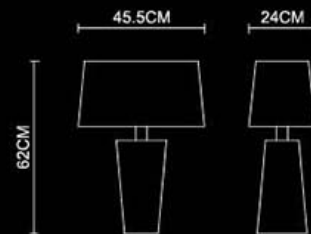

Solid
Symmetry Big Table Lamp
4692
E27 1x60W
Stainless Steel Polished
☐