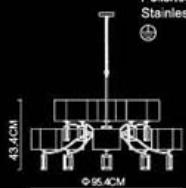

Quadrate
Floor Lamp
5077
E27 1x60W
Stainless Steel Polished

Quadrate
Large Floor Lamp
5677
E27 1x60W
Stainless Steel Polished

Quadrate

Quadrate
10 Pendant
3302
E14 10x40W
Polished chrome+
Stainless Steel Polished