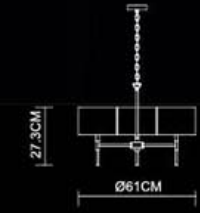

Delta
1 Pendant
3093
E27 1x60W
Polished Chrome+
Stainless Steel Polished

Delta
Table Lamp
4069
E27 1x60W
Stainless Steel Polished

Tendency

Tendency
Table Lamp
4497
E27 1x60W
Stainless Steel Polished

Tendency
3 Pendant
3499
E14 3x40W
Polished Chrome+
Stainless Steel Polished