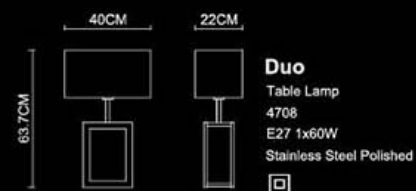

Duo
Table Lamp
4708
E27 1x60W
Stainless Steel Polished