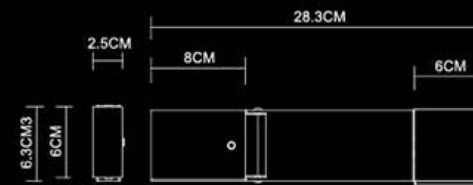

Doctor
Wall Lamp
1595
LED 1x3W LED
Stainless Steel Polished