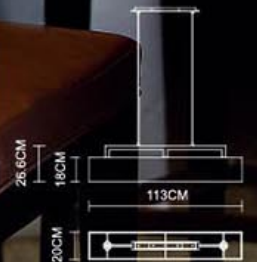

Flat

Flat
3 Bar Pendant With Big Shade
3547
E27 3x40W
Polished Chrome+
Stainless Steel Polished