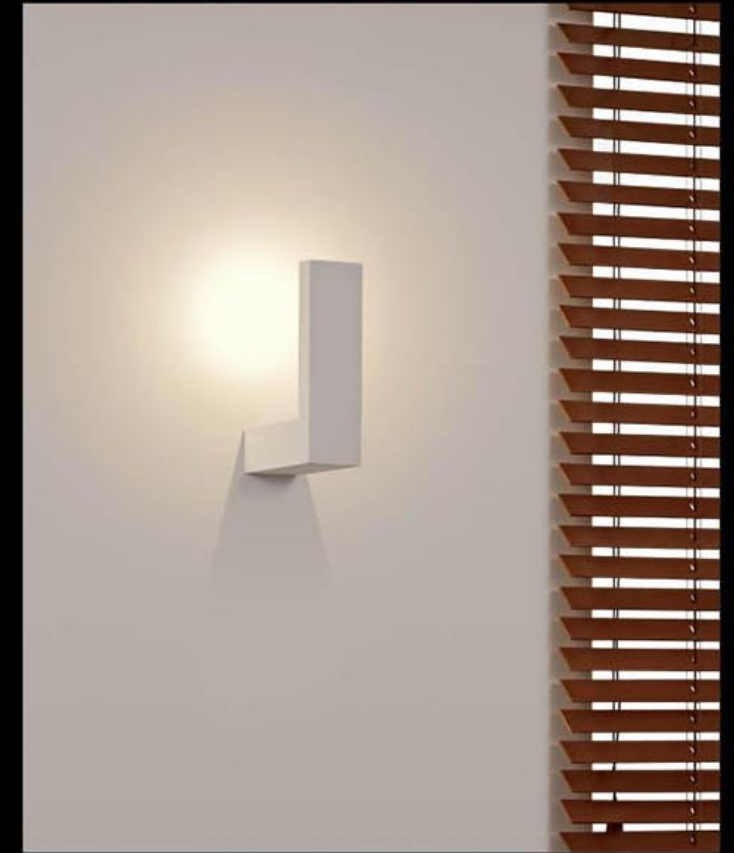

Section

Aladdin

Arch

Quarter