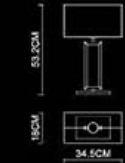

Quadrate
Table Lamp
4076
E27 1x60W
Stainless Steel Polished