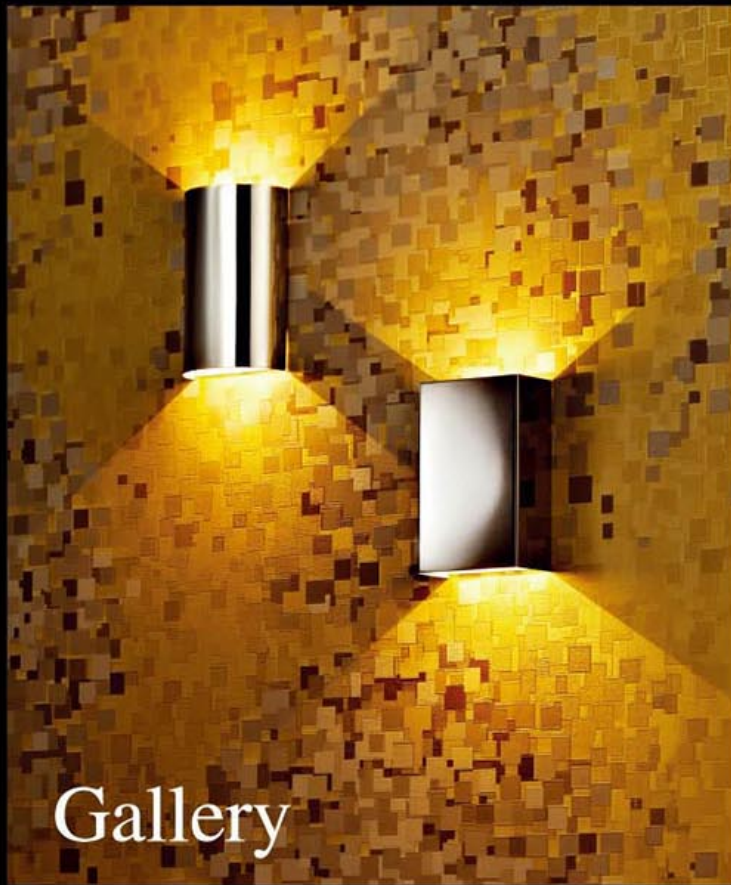

Gallery

Gallery
LED Square Wall Lamp
1504
LED 2x3W
Stainless Steel Polished

Gallery
LED Round Wall Lamp
1055
LED 2x3W
Stainless Steel Polished

Angle
Wall Lamp
1719
LED 2x3W LED
White/Black

Waterfall
Plaster Wall Lamp
1413
2G11 1x24W
White