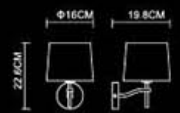

Grace
Wall Lamp
1341
E14 1x40W
Stainless Steel Polished