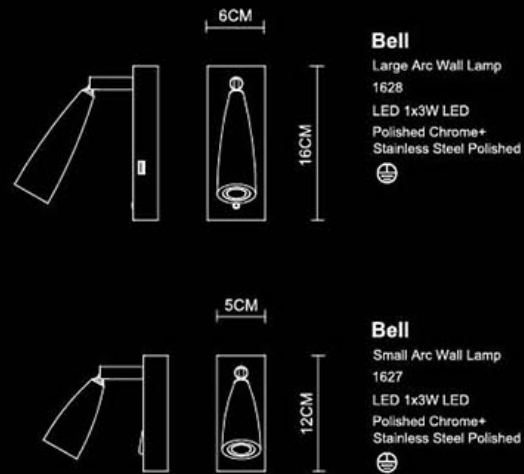

Bell
Small Arc Wall Lamp
1627
LED 1x3W LED
Polished Chrome+
Stainless Steel Polished

Bell

Bell
Large Arc Wall Lamp
1628
LED 1x3W LED
Polished Chrome+
Stainless Steel Polished