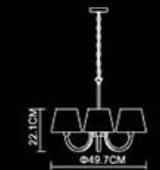

Urban
3 Pendant
3304
E14 3x40W
Polished Chrome+
Stainless Steel Polished