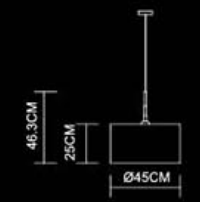

Tendency

Tendency
Table Lamp
4497
E27 1x60W
Stainless Steel Polished

Tendency