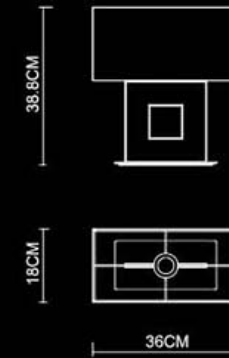

Windows

Windows
Small Table Lamp
4672
E27 1x60W
Stainless Steel Polished