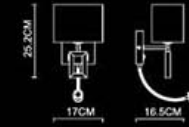

Quadrate-LED
Wall Lamp
1188
E14 1x40W+1x1W LED
Polished Chrome+
Stainless Steel Polished