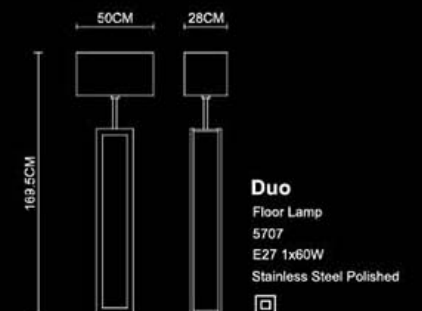

Duo
Floor Lamp
5707
E27 1x60W
Stainless Steel Polished