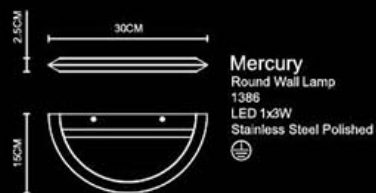

Mercury

Mercury
Round Wall Lamp
1386
LED 1x3W
Stainless Steel Polished