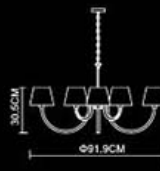

Urban
5 Pendant
3305
E14 5x40W
Polished Chrome+
Stainless Steel Polished

Urban
8 Pendant
3306
E14 8x40W
Polished Chrome+
Stainless Steel Polished