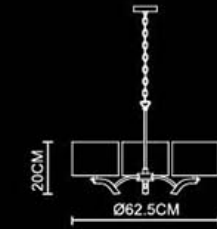

Windsor
3 Pendant
3424
E14 3x40W
Polished Chrome+
Stainless Steel Polished