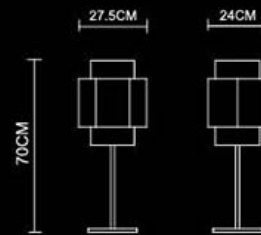

Twinset
Table Lamp
4651
E27 1x60W
Stainless Steel Polished