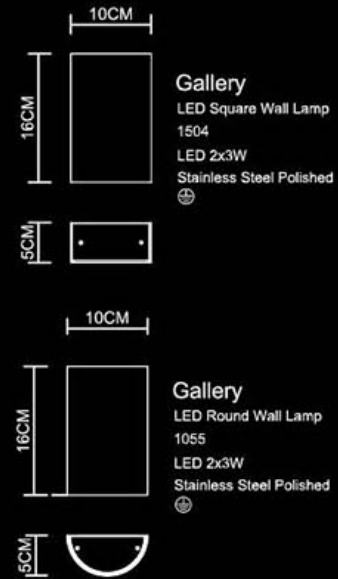

Luster

Luster
 Stainless LED Quadrate Wall Lamp
 1475
 LED 2x3W
 Stainless Steel Polished

Luster
 Stainless LED Round Wall Lamp
 1476
 LED 2x3W
 Stainless Steel Polished

Gallery

Gallery
LED Square Wall Lamp
1504
LED 2x3W
Stainless Steel Polished