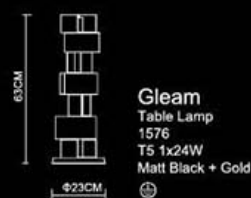

Span
Table Lamp
4160
E27 1x60W
Stainless Steel Polished

Span
Small Table Lamp
4684
E27 1x60W
Stainless Steel Polished

Gleam

Design by
Gabriele Mirone
Italy

Duo

Gleam
Floor Lamp
1577
T5 1x80W
Matt Black + Gold