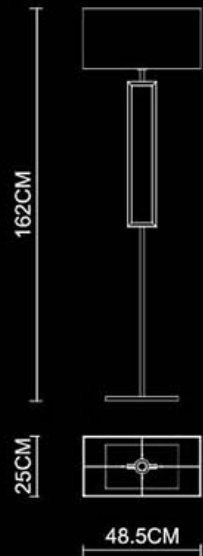

Quadrate
Large Floor Lamp
5677
E27 1x60W
Stainless Steel Polished