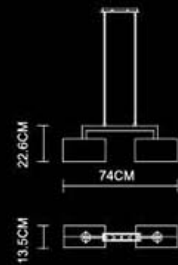

Tendency
Wall Lamp
1502
E14 1x40W+1x1W LED
Polished Chrome+
Stainless Steel Polished

Flat

Flat
3 Bar Pendant With Big Shade
3547
E27 3x40W
Polished Chrome+
Stainless Steel Polished

Flat

Flat
2 Bar Pendant With Big Shade
3546
E27 2x40W
Polished Chrome+
Stainless Steel Polished