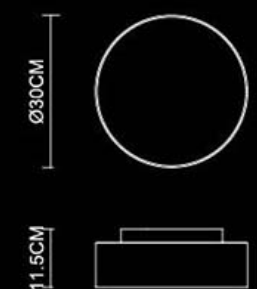

Box
Round Ceiling
3632
LED 1x14W LED
White