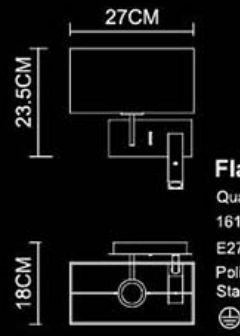

Flat-LED
Quadrate Wall Lamp-Left
1616
E27 1x40W + 1x3W LED
Polished Chrome+
Stainless Steel Polished