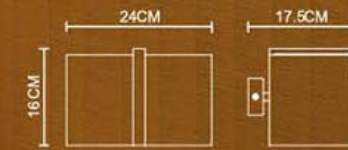

Accord

Accord
Wall Lamp
1438
E14 1x40W
Stainless Steel Polished