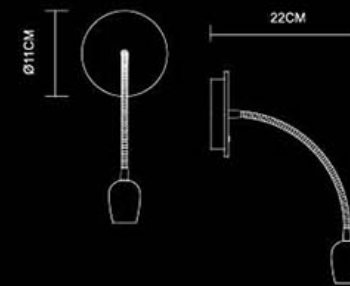

Tulip

Tulip
Wall Lamp Switched
1602
LED 1x3W
Gold