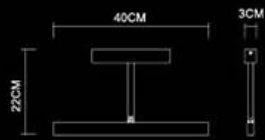

Image

Image
Picture Lamp
1512
LED 1x3W
Stainless Steel Polished

Image
400 Picture Lamp
1510
LED 4.8W
Stainless Steel Polished

Image
600 Picture Lamp
1511
LED 6W
Stainless Steel Polished

Impress
Picture Lamp
1374
LED 3x1W
Stainless Steel Polished