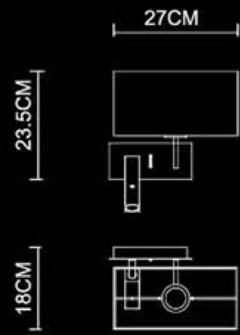

Flat

Flat-LED
 Quadrate Wall Lamp-Right
 1679
 E27 1x40W + 1x3W LED
 Polished Chrome+
 Stainless Steel Polished

Flat-LED
 Quadrate Wall Lamp-Left
 1616
 E27 1x40W + 1x3W LED
 Polished Chrome+
 Stainless Steel Polished