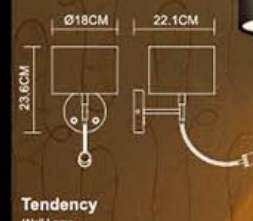

Tendency

Tendency

Tendency
Floor Lamp
5496
E27 1x60W
Stainless Steel Polished

Tendency
Length Wall Lamp
1589
E14 1x40W+1x3W LED
Polished Chrome+
Stainless Steel Polished

Tendency
Wall Lamp
1501
E14 1x40W
Stainless Steel Polished