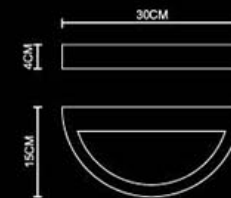

Candy

Arc

Golf

Gallery

Gallery
Round Plaster Wall Lamp
1288
LED 2x3W
White

Gallery
Square Plaster Wall Lamp
1287
LED 2x3W
White

Shimmer

Shimmer
Plaster Wall Lamp
1294
LED 1x3W
White