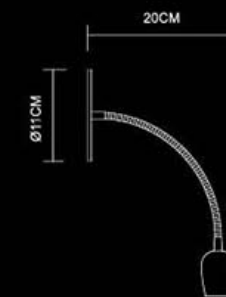

Tulip
Wall Lamp
1474
LED 1x3W
Polished Chrome+
Stainless Steel Polished