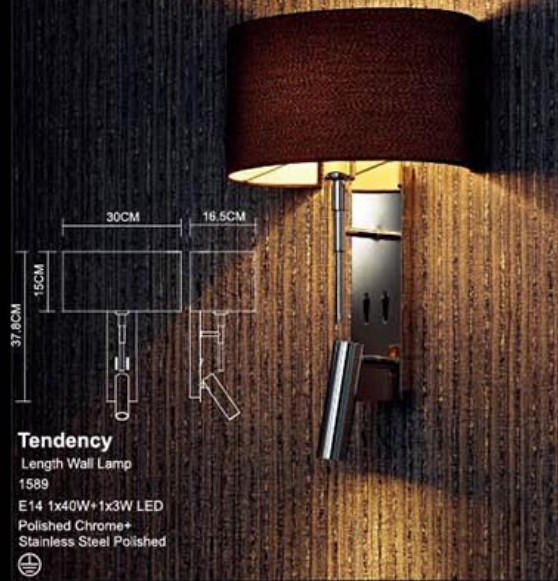

Tendency

Tendency

Tendency
Floor Lamp
5496
E27 1x60W
Stainless Steel Polished

Tendency
Length Wall Lamp
1589
E14 1x40W+1x3W LED
Polished Chrome+
Stainless Steel Polished

Tendency
Wall Lamp
1501
E14 1x40W
Stainless Steel Polished