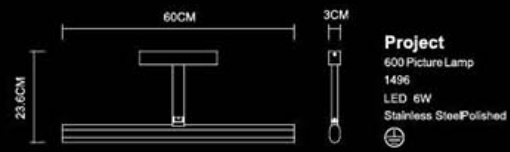

Project

Project
600 Picture Lamp
1496
LED 6W
Stainless Steel Polished