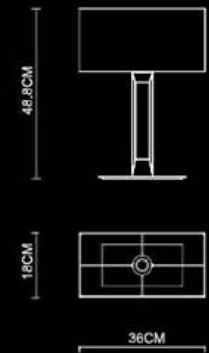

Solid
Square Small Table Lamp
4695
E27 1x60W
Stainless Steel Polished

Slim

Slim
High Table Lamp
4674
E27 1x60W
Stainless Steel Polished

Windows

Windows
Small Table Lamp
4672
E27 1x60W
Stainless Steel Polished