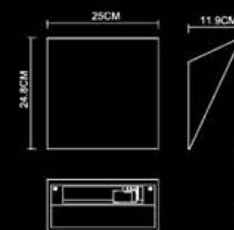

Jokul
Large Plaster Wall Lamp
1274
E14 1x40W
White