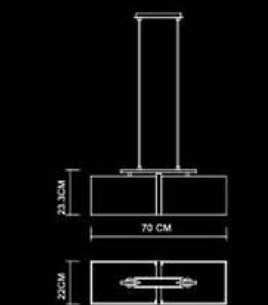

Accord
2 Bar Pendant
3465
E27 2x40W
Stainless Steel Polished