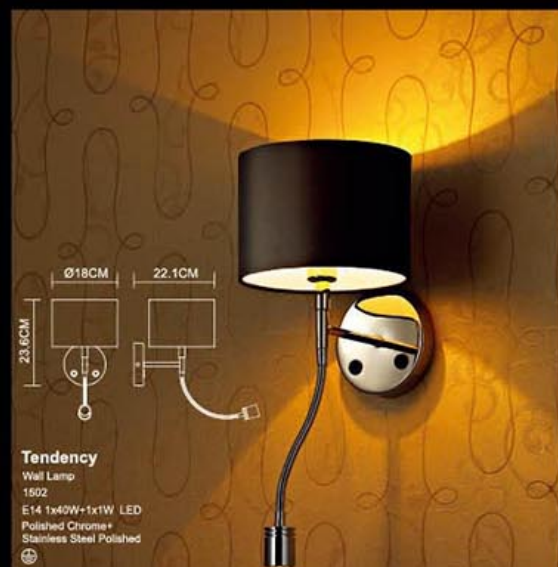

Tendency

Tendency

Tendency
Floor Lamp
5496
E27 1x60W
Stainless Steel Polished

Tendency
Length Wall Lamp
1589
E14 1x40W+1x3W LED
Polished Chrome+
Stainless Steel Polished

Tendency
Wall Lamp
1501
E14 1x40W
Stainless Steel Polished

Tendency
Wall Lamp
1502
E14 1x40W+1x1W LED
Polished Chrome+
Stainless Steel Polished

Flat

Flat
3 Bar Pendant With Big Shade
3547
E27 3x40W
Polished Chrome+
Stainless Steel Polished

Flat

Flat
2 Bar Pendant With Big Shade
3546
E27 2x40W
Polished Chrome+
Stainless Steel Polished