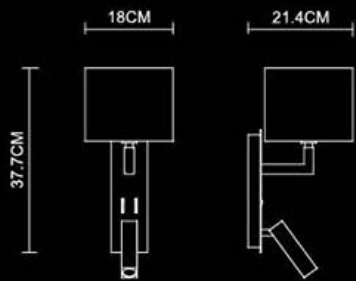

Spruce
Floor Lamp
5638
E27 1x60W
Stainless Steel Polished

Spruce

Spruce
Wall Lamp
1639
E14 1x40W
Stainless Steel Polished

Twinset

Design by
Neil McLachlan
New Zealand

Twinset
Floor Lamp
5652
E27 1x60W
Stainless Steel Polished