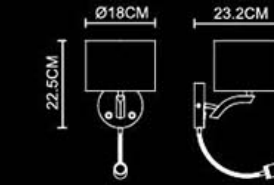

Windsor
Wall Lamp
1420
E14 1x40W
Stainless Steel Polished