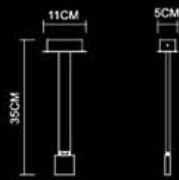

Image

Image
Picture Lamp
1512
LED 1x3W
Stainless Steel Polished

Image
400 Picture Lamp
1510
LED 4.8W
Stainless Steel Polished

Image
600 Picture Lamp
1511
LED 6W
Stainless Steel Polished

Impress
Picture Lamp
1374
LED 3x1W
Stainless Steel Polished