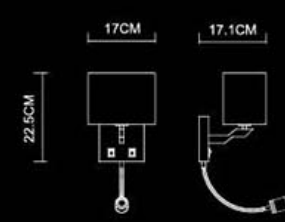

Origin
Wall Lamp
1471
E14 1x40W
Stainless Steel Polished