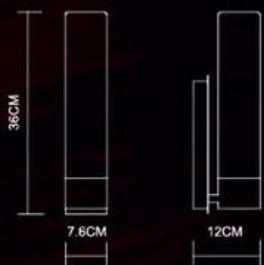

Common

Common
360 Wall Lamp
1535
2G11 1x24W
Stainless Steel Polished
+Opal Glass
IP44

Warrior

Warrior
Glass Wall Lamp
1446
G9 1x20W
Stainless Steel Polished
+Opal Glass
IP44

Neoclassic
Wall Lamp
1362
G9 1x20W
Stainless Steel Polished
+Opal Glass
IP44

Power
Wall Lamp
1236
E14 1x40W
Stainless Steel Polished
+Opal Glass
IP44

Neoclassic

Power