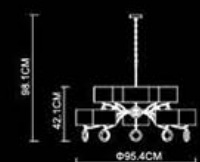

Origin-LED
Wall Lamp+USB
1597
E14 1x40W+1x1W LED
+OUTPUT: 5V ~ 1A
Polished Chrome+
Stainless Steel Polished

Delta
4 Table Lamp
4175
E27 1x60W
Stainless Steel Polished

Delta
10 Pendant
3303
E14 10x40W
Polished Chrome+
Stainless Steel Polished