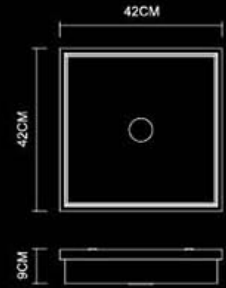

Box
Square Ceiling
3634
LED 1x14W LED
White

Box

Box
Round 3 Semi Flush
3631
LED 3x8W LED
Stainless Steel Polished

Box
Round Ceiling
3632
LED 1x14W LED
White

Samite

Samite
Ceiling
3533
E27 ESL 3x12W
Stainless Steel Polished