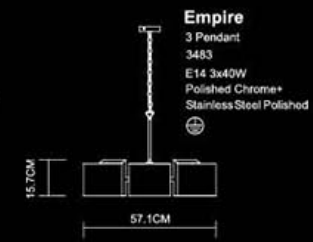

Swing
Table Lamp
4181
E27 1x60W
Stainless Steel Polished

Swing
Floor Lamp
5182
E27 1x60W
Stainless Steel Polished

Swing
Wall Lamp
1186
E14 1x40W
Stainless Steel Polished

Empire

Empire

Quadrate

Quadrate
Large Floor Lamp
4676
E27 1x60W
Stainless Steel Polished