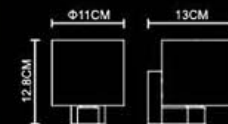

Castle

Venice

Common

Common
360 Wall Lamp
1535
2G11 1x24W
Stainless Steel Polished
+Opal Glass
IP44

Warrior

Warrior
Glass Wall Lamp
1446
G9 1x20W
Stainless Steel Polished
+Opal Glass
IP44

Neoclassic
Wall Lamp
1362
G9 1x20W
Stainless Steel Polished
+Opal Glass
IP44