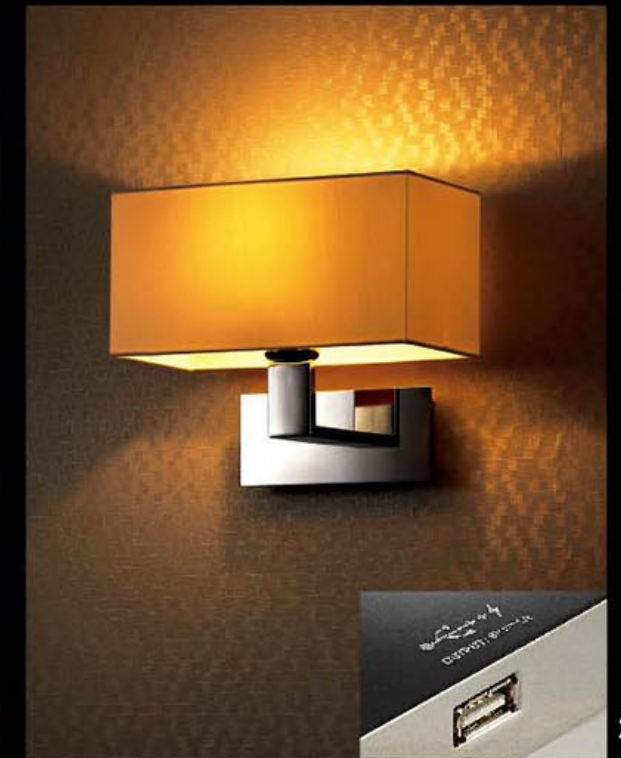

Tendency
Wall Lamp
1502
E14 1x40W+1x1W LED
Polished Chrome+
Stainless Steel Polished

Flat

Flat
3 Bar Pendant With Big Shade
3547
E27 3x40W
Polished Chrome+
Stainless Steel Polished

Flat

Flat
2 Bar Pendant With Big Shade
3546
E27 2x40W
Polished Chrome+
Stainless Steel Polished

Flat
2 Bar Pendant
3253
E27 2x40W
Polished Chrome+
Stainless Steel Polished

Flat
3 Bar Pendant
3254
E27 3x40W
Polished Chrome+
Stainless Steel Polished

Flat

Flat
4 Pendant
3250
E27 4x40W
Polished Chrome+
Stainless Steel Polished

Flat-LED
Wall Lamp
1252
E27 1x40W+1x1W LED
Polished Chrome+
Stainless Steel Polished

Flat
Wall Lamp
1551
E27 1x40W
Stainless Steel Polished

Wall Lamp+USB
1559
E27 1x40W+OUTPUT: 5V ~ 1A
Stainless Steel Polished