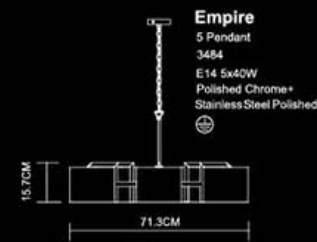

Swing
Table Lamp
4181
E27 1x60W
Stainless Steel Polished

Swing
Floor Lamp
5182
E27 1x60W
Stainless Steel Polished

Swing
Wall Lamp
1186
E14 1x40W
Stainless Steel Polished

Empire

Empire

Quadrate

Quadrate
Large Floor Lamp
4676
E27 1x60W
Stainless Steel Polished