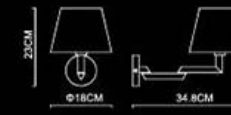

Swing
Floor Lamp
5182
E27 1x60W
Stainless Steel Polished

Swing
Wall Lamp
1186
E14 1x40W
Stainless Steel Polished