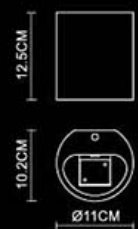

Tunnel

Tunnel
Plaster Wall Lamp
1263
G9 1x20W
White

Nest

Jokul